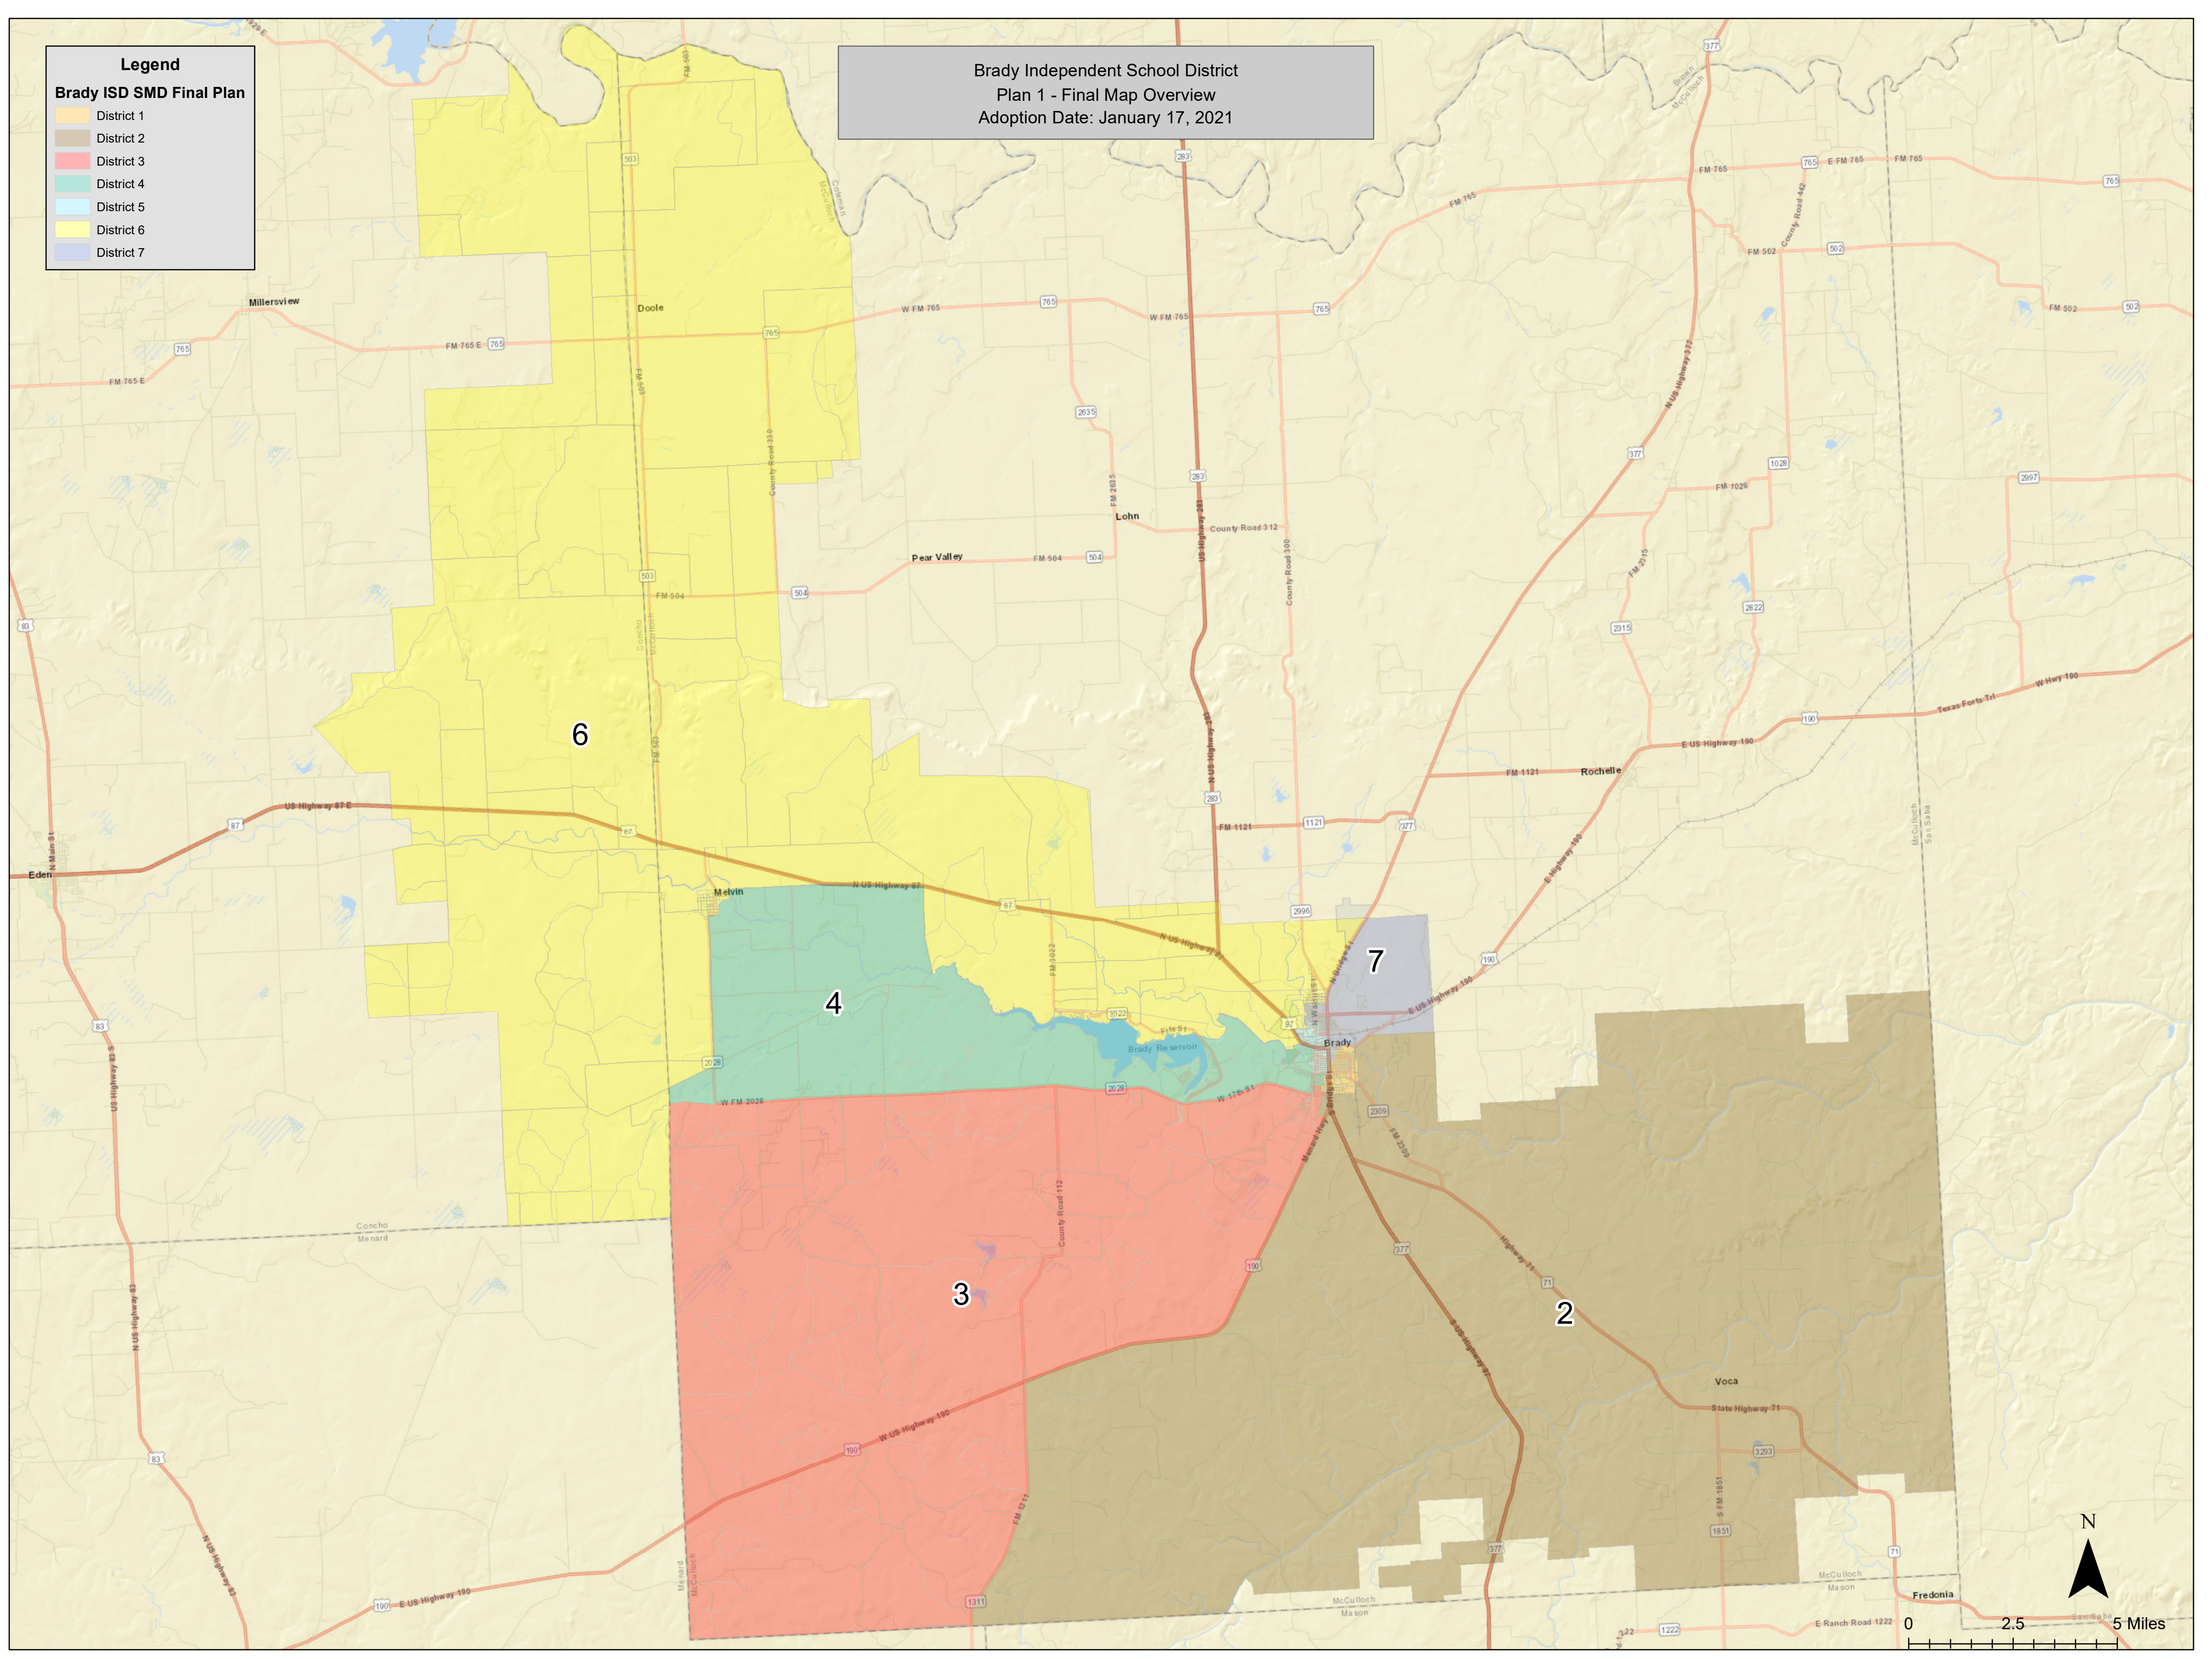

**Legend**

**Brady ISD SMD Final Plan**

- District 1
- District 2
- District 3
- District 4
- District 5
- District 6
- District 7

Brady Independent School District  
 Plan 1 - Final Map Overview  
 Adoption Date: January 17, 2021

0 2.5 5 Miles

**Legend**  
**Brady ISD SMD Final Plan**

- District 1
- District 2
- District 3
- District 4
- District 5
- District 6
- District 7

Brady Independent School District  
 Plan 1 - Final Map Zoom 1  
 Adoption Date: January 17, 2021

# City of Brady

0 2.5 5 Miles