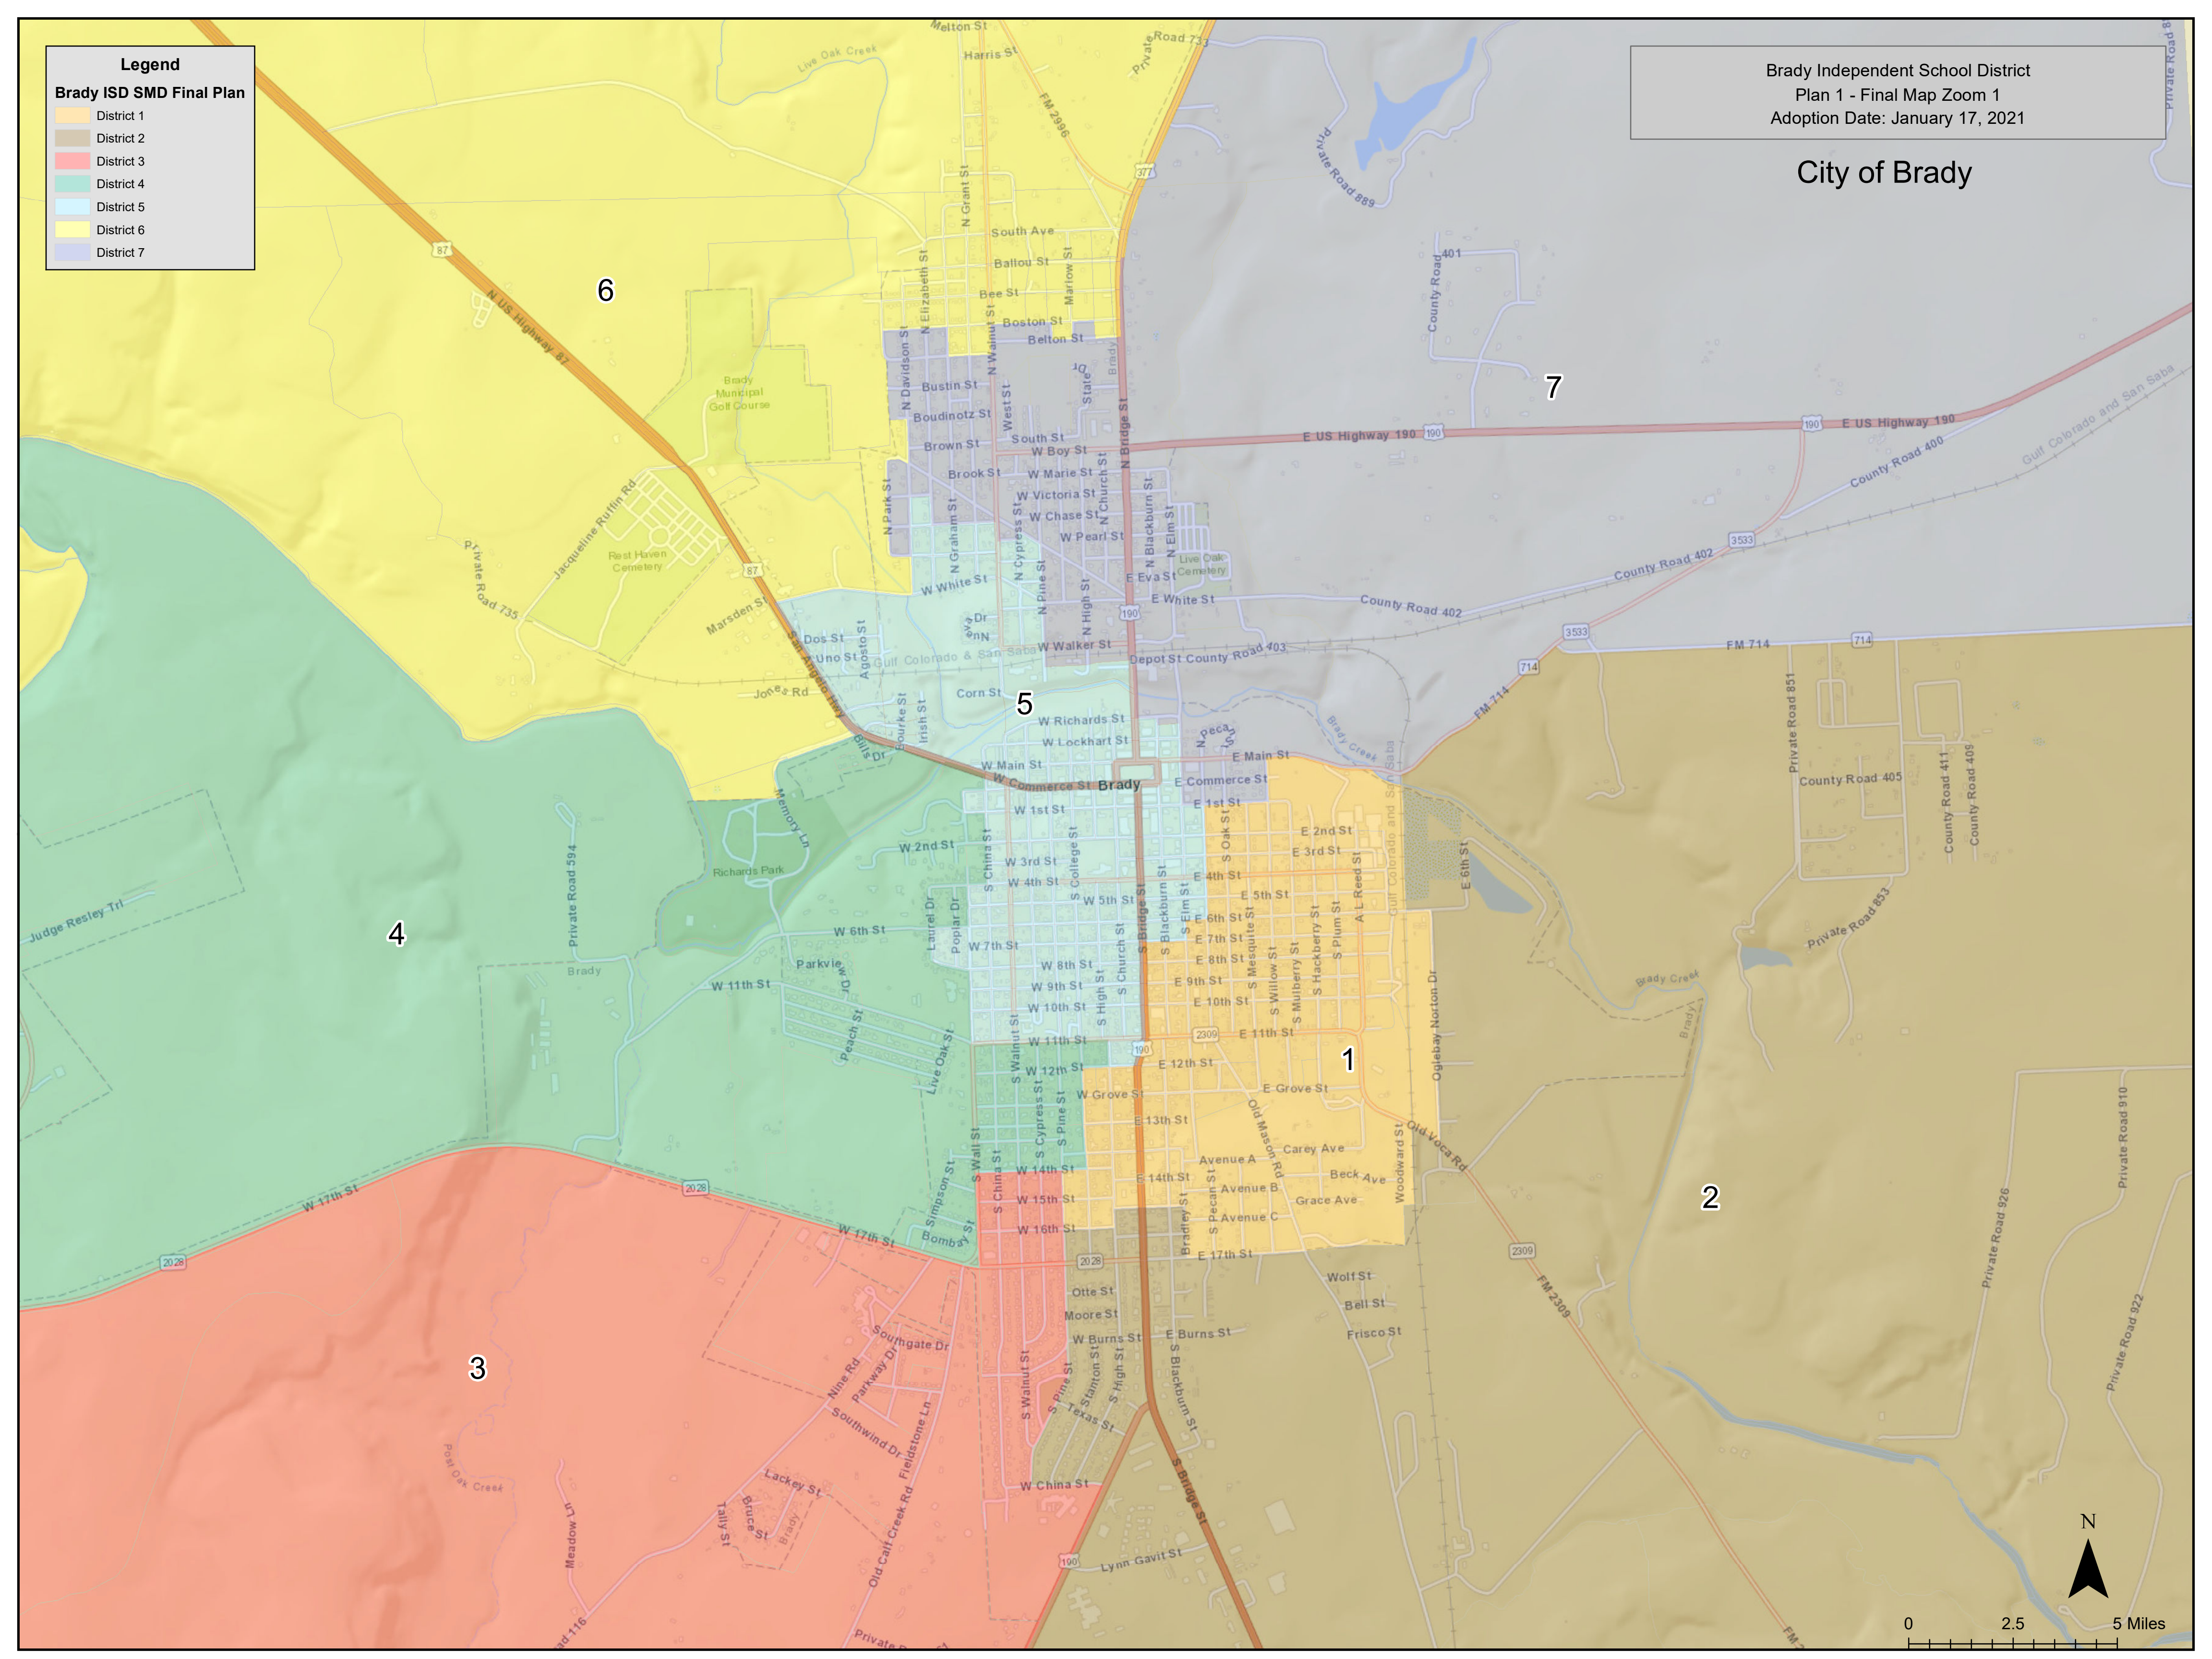

**Legend**

**Brady ISD SMD Final Plan**

- District 1
- District 2
- District 3
- District 4
- District 5
- District 6
- District 7

Brady Independent School District  
 Plan 1 - Final Map Overview  
 Adoption Date: January 17, 2021

0 2.5 5 Miles

**Legend**  
**Brady ISD SMD Final Plan**

- District 1
- District 2
- District 3
- District 4
- District 5
- District 6
- District 7

Brady Independent School District  
 Plan 1 - Final Map Zoom 1  
 Adoption Date: January 17, 2021

# City of Brady

0 2.5 5 Miles